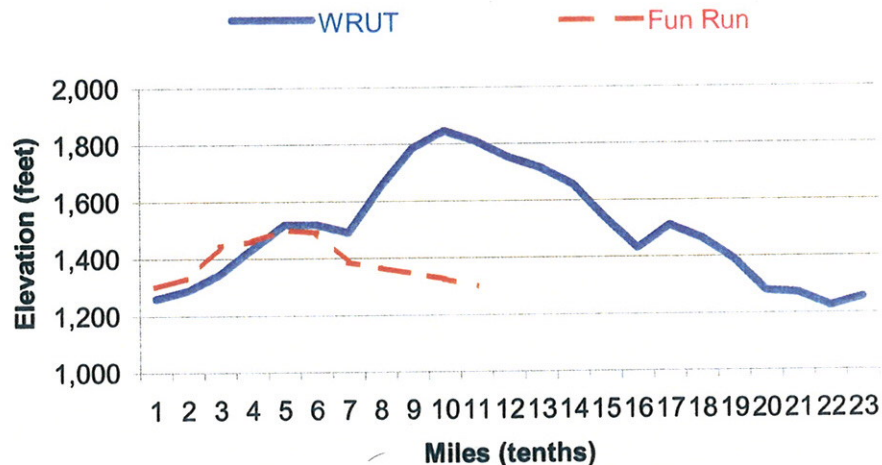

Supporting the Rotary Club of Wausau's "Service Above Self" commitment to our youth and all supported activities.